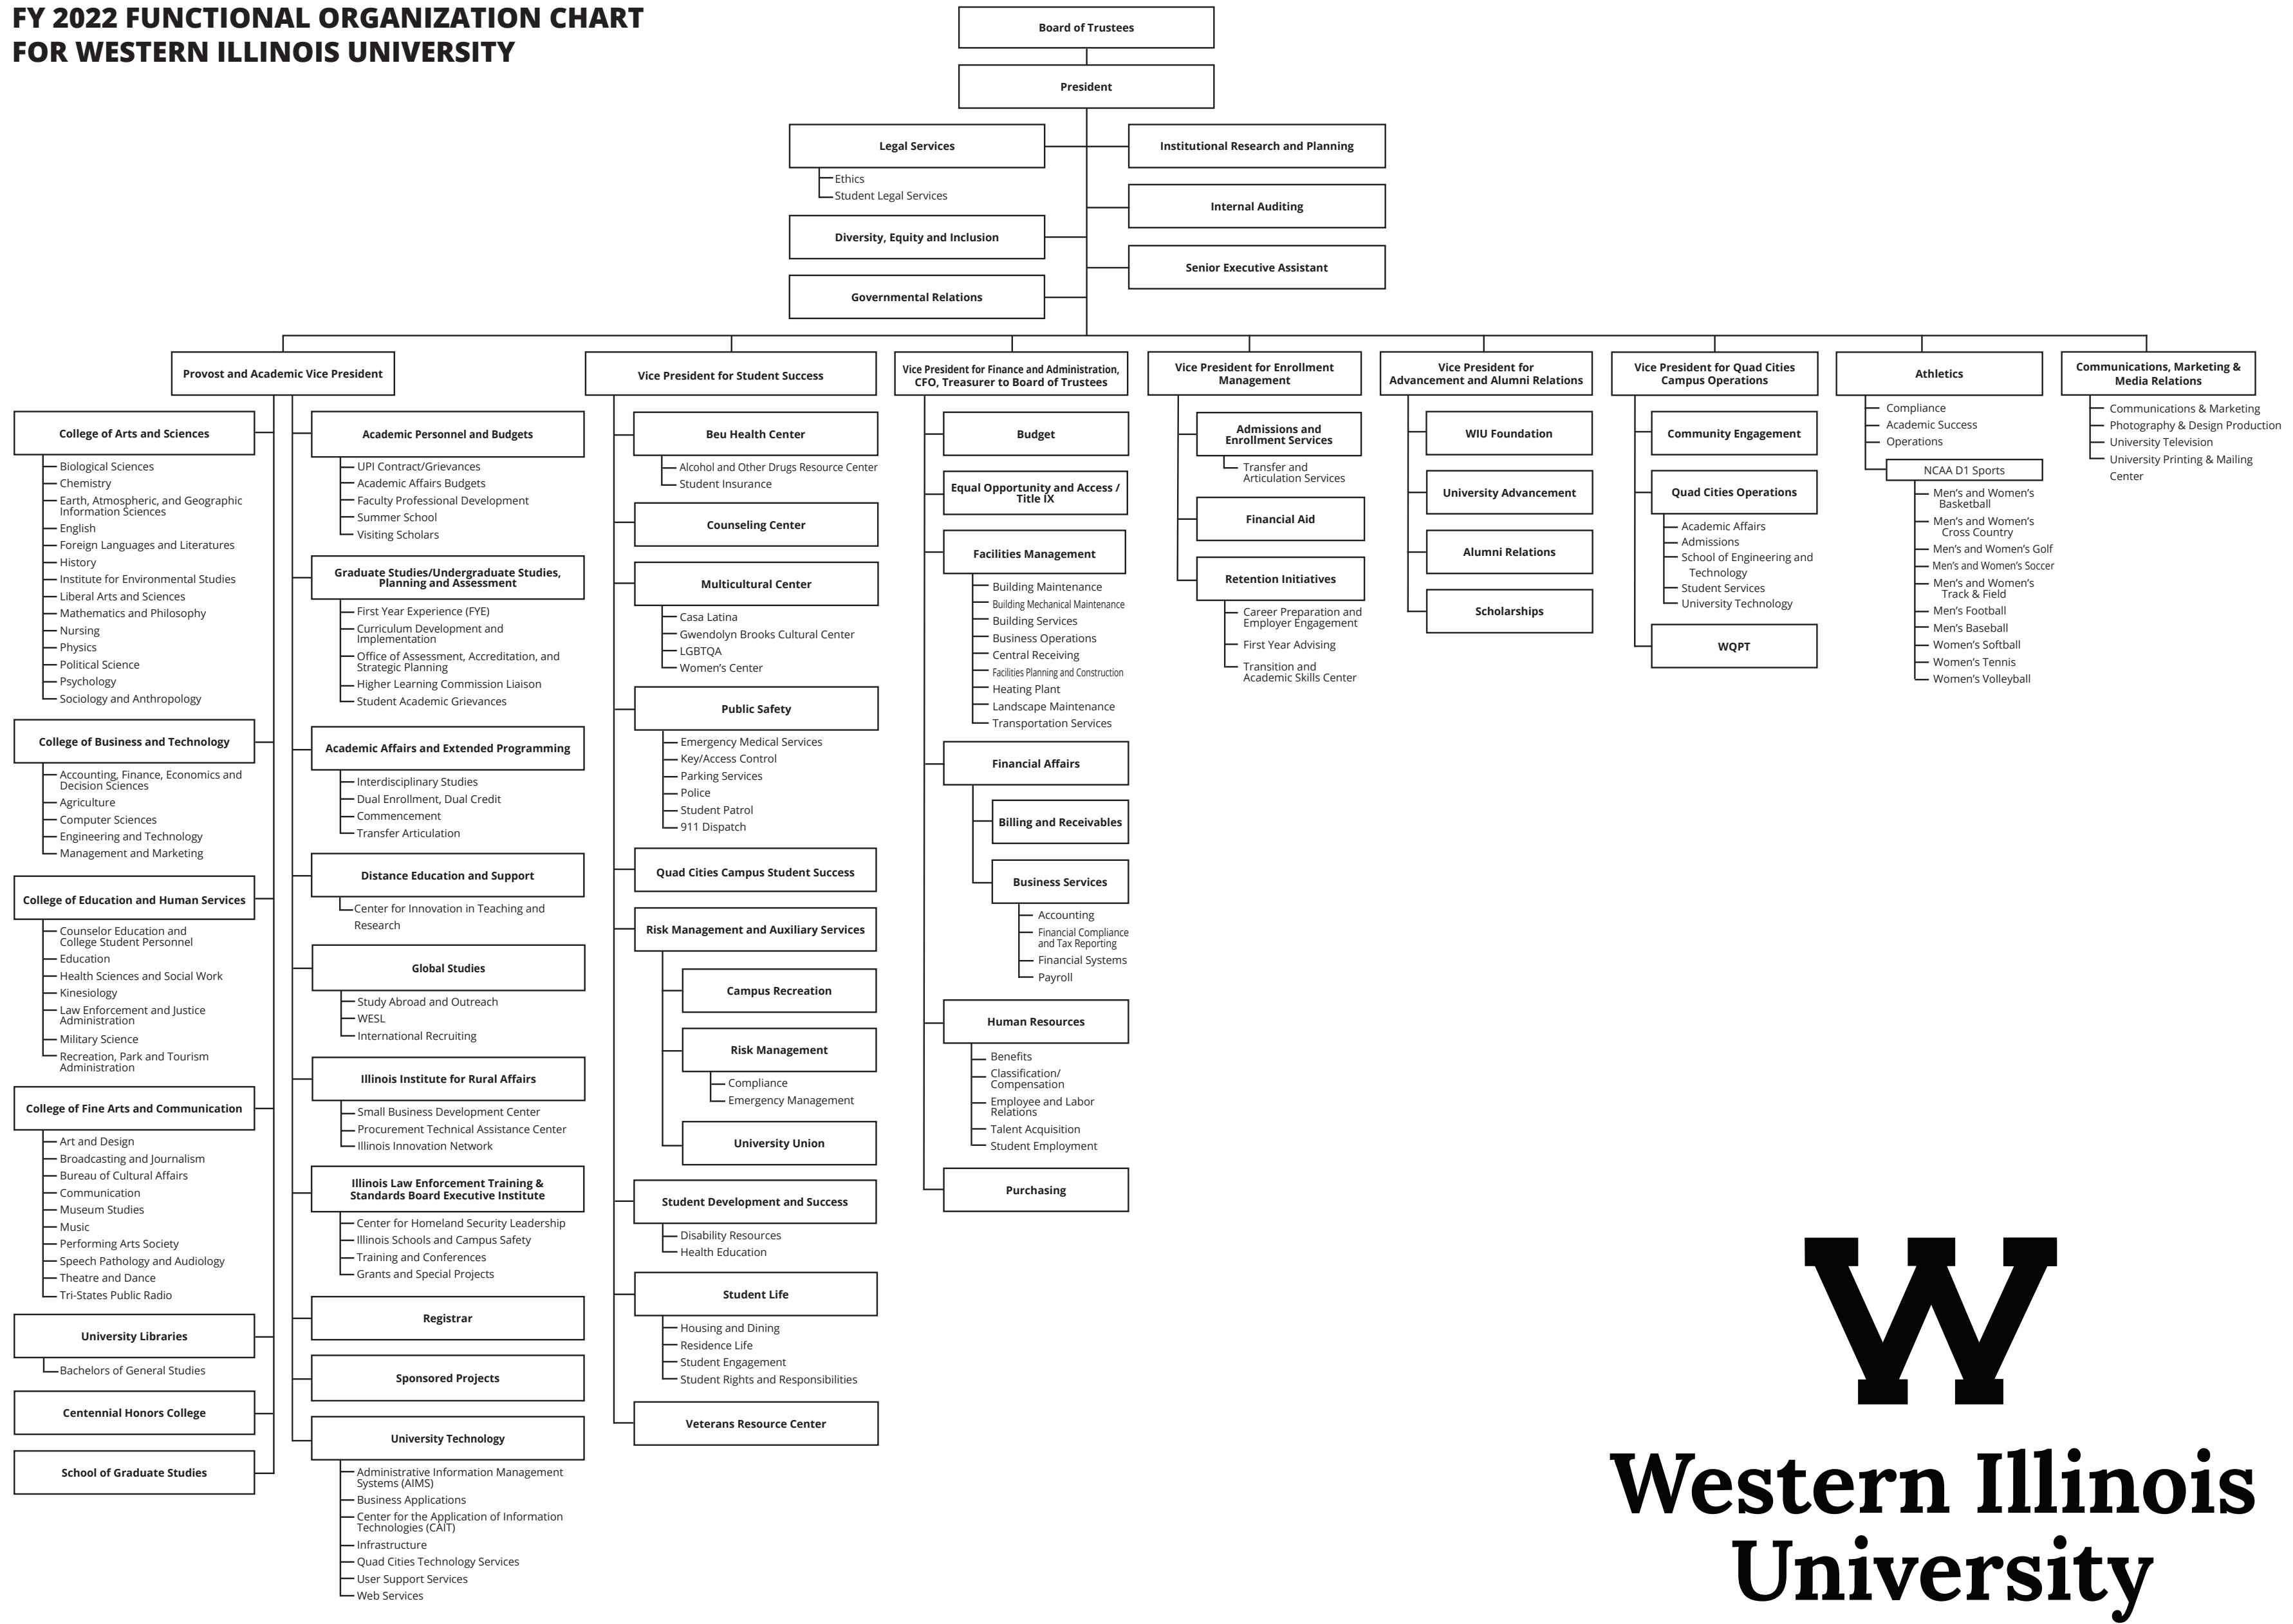

FY 2022 FUNCTIONAL ORGANIZATION CHART FOR WESTERN ILLINOIS UNIVERSITY

Western Illinois University